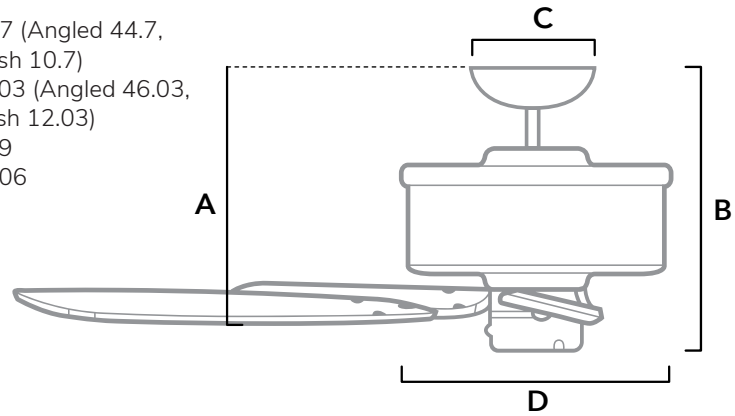

DIMENSIONS

Measured in inches

- A. 11.7 (Angled 44.7, Flush 10.7)
- B. 13.03 (Angled 46.03, Flush 12.03)
- C. 6.49
- D. 11.06

53323 | Premier Bronze Body with Stained Oak or Medium Walnut Blades

ADDITIONAL FINISHES

53324 | Matte Black Body with Matte Black or Dark Walnut Blades

FAN SPECIFICATIONS

Motor Type	Reversible	Wire Length	Control Type	Downrod	Location	Blade #	Add'l Sizes
AC	YES	32" (24" Downrod)	Pull Chains	3" Included	Damp	5	42"